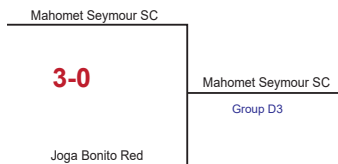

OPEN CUP ELIMINATION GAMES

STATE CUP GROUP PLAY

See GotSoccer schedule for times and location

HOME TEAM HOST:

TEAM LISTED FIRST IS HOME TEAM

Schedule By May 1

Play By May 15

Eclipse Black vs Mahomet Seymour SC*
Chicago Fire Jrs South vs Rockford Raptors

Saturday, May 20

Sportscore 2, Rockford

Rockford Raptors vs Eclipse Black

Chicago Fire Jrs South vs Mahomet Seymour SC

Sunday, May 21

Sportscore 2, Rockford

Eclipse Black vs Chicago Fire Jrs South

Mahomet Seymour SC vs Rockford Raptors

GROUP A WINNER

GROUP B WINNER

Semifinals

Saturday, June 3

Rockford

Finals

Saturday, June 4

Rockford

Semifinals

Saturday, June 3

Rockford

GROUP D WINNER

GROUP C WINNER

2004 (13U) Girls Illinois Presidents Cup

Group A: Lyons Township SC Select
FC United Select Red

Chicago Edge
Evolution SC Red

Group B: Crystal Lake Force Elite
SASA Spirits Blue

Eleven United Premier
TCSA Premier Black