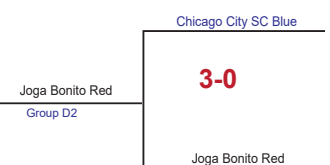

OPEN CUP ELIMINATION GAMES

All brackets and matches subject to change