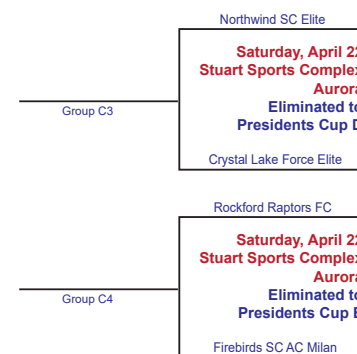

Saturday, May 20
Sportscore 2, Rockford
 Group B4 vs Raiders FC
 FC United Select 1 vs Group B3

Sunday, May 21
Sportscore 2, Rockford
 Raiders FC vs FC United Select 1
 Group B3 vs Group B4

Group C: Central Illinois United TBD Ela Elite TBD

STATE CUP GROUP PLAY

See GotSoccer schedule for times and location
HOME TEAM HOST:
 TEAM LISTED FIRST IS HOME TEAM
 Schedule By May 1
 Play By May 21
 Central Illinois United vs Group C3*
 Ela Elite vs Group C4

Saturday, May 20
Sportscore 2, Rockford
 Group C4 vs Central Illinois
 Ela Elite vs Group C3

Sunday, May 21
Sportscore 2, Rockford
 Central Illinois United vs Ela Elite
 Group C3 vs Group C4

OPEN CUP ELIMINATION GAMES

OPEN CUP ELIMINATION GAMES

2000 (17U) Boys Illinois Presidents Cup

Group A: Cary Defenders Presidents Cup C Glen-Ed SC Green SASA Spirits

Group B: Chicago Kickers Presidents Cup B FC United Select Red LTSC Select