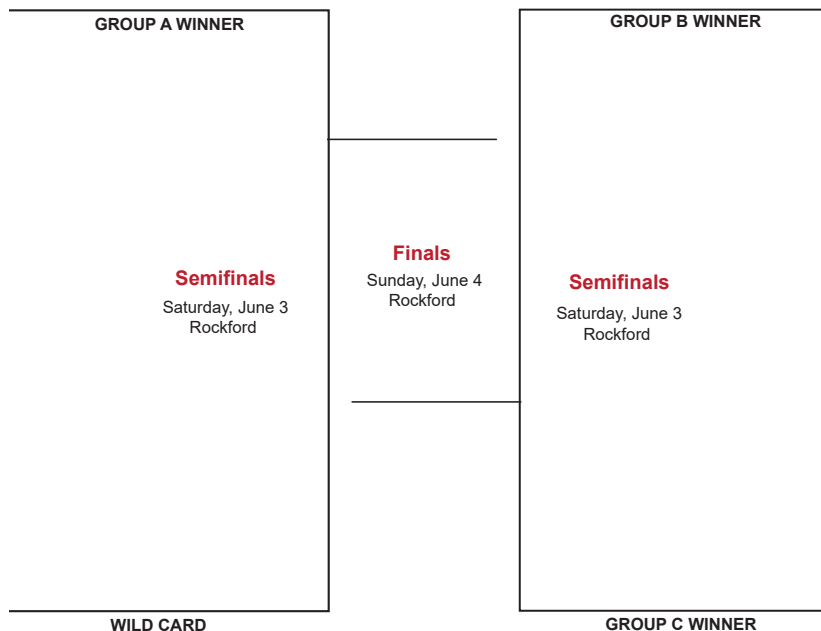

Group C: Presidents Cup A Presidents Cup E Presidents Cup D TBD

PRESIDENTS CUP GROUP PLAY

TEAM LISTED FIRST IS HOME TEAM
See GotSoccer schedule for times and location
HOME TEAM HOST:
Schedule By May 1
Play By May 21
Presidents Cup A vs Presidents Cup E
Presidents Cup D vs TBD

Saturday, May 13
Sportscore 2, Rockford
TBD vs Presidents Cup A
Presidents Cup D vs Presidents Cup E

Sunday, May 14
Sportscore 2, Rockford
Presidents Cup A vs Presidents Cup D
Presidents Cup E vs TBD

Wild Card = 2nd Place Team With Most Points

If Wild Card from Group A Semifinals Change To
Group A vs Group C
Group B vs Wild Card

All brackets and matches subject to change