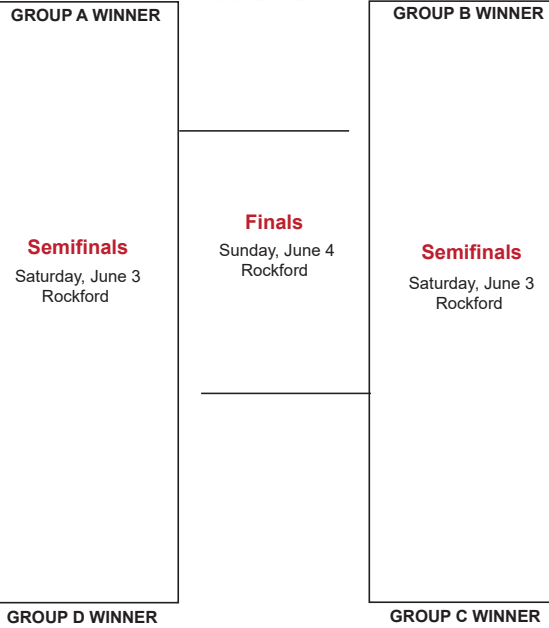

Group D: Galaxy SC FC Chicago White LTSC Union Showcase TBD

OPEN CUP PLAY-IN GAMES

STATE CUP GROUP PLAY

See GotSoccer schedule for times and location
HOME TEAM HOST:
 TEAM LISTED FIRST IS HOME TEAM
 Schedule By May 1
 Play By May 15
 Galaxy SC vs FC Chicago White
 LTSC vs Group D4

Saturday, May 20
Sportscore 2, Rockford
 Group D4 vs Galaxy
 LTSC vs FC Chicago White

Sunday, May 21
Sportscore 2, Rockford
 Galaxy SC vs LTSC
 FC Chicago White vs Group D4

STATE CUP GROUP PLAY

See GotSoccer schedule for times and location
HOME TEAM HOST:
 TEAM LISTED FIRST IS HOME TEAM
 Schedule By May 1
 Play By May 21
 Raiders FC vs Group B3
 FC United Select 1 vs Group B4