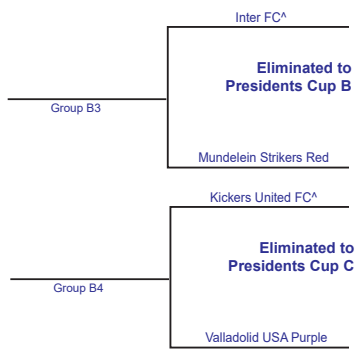

OPEN CUP ELIMINATION GAMES