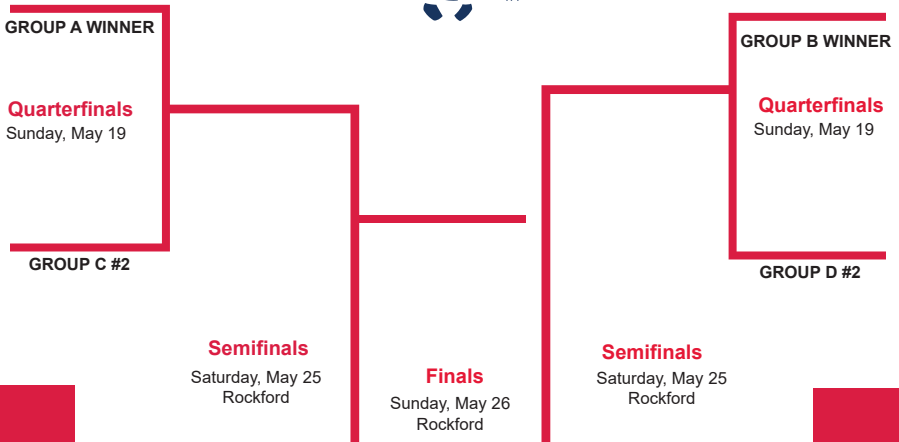

PRESIDENTS CUP GROUP PLAY
See GotSport schedule for times and location

HOME TEAM HOST: Must Play By May 13
TEAM LISTED FIRST IS HOME TEAM

- Evolution vs Rush Select
- FCX vs FC Lakeshore

- FC Lakeshore vs Evolution
- Chicago Rush vs FCX

Saturday, May 18: Sportscore 2, Rockford

- Evolution vs FCX
- Chicago Rush vs FC Lakeshore

Group D

- LG Celtics First XI
- Pegasus FC Premier Red
- Wheaton United
- Stars FC

Group C

- CL Force Elite
- Metro Alliance FC Premier
- Elite SC
- Windy City Pride

PRESIDENTS CUP GROUP PLAY
See GotSport schedule for times and location

HOME TEAM HOST: Must Play By May 13
TEAM LISTED FIRST IS HOME TEAM

- LG Celtics vs Wheaton United
- Pegasus FC vs Stars FC

- Wheaton United vs Pegasus FC
- Stars FC vs LG Celtics

Saturday, May 18: Sportscore 2, Rockford

- LG Celtics vs Pegasus FC
- Wheaton United vs Stars FC