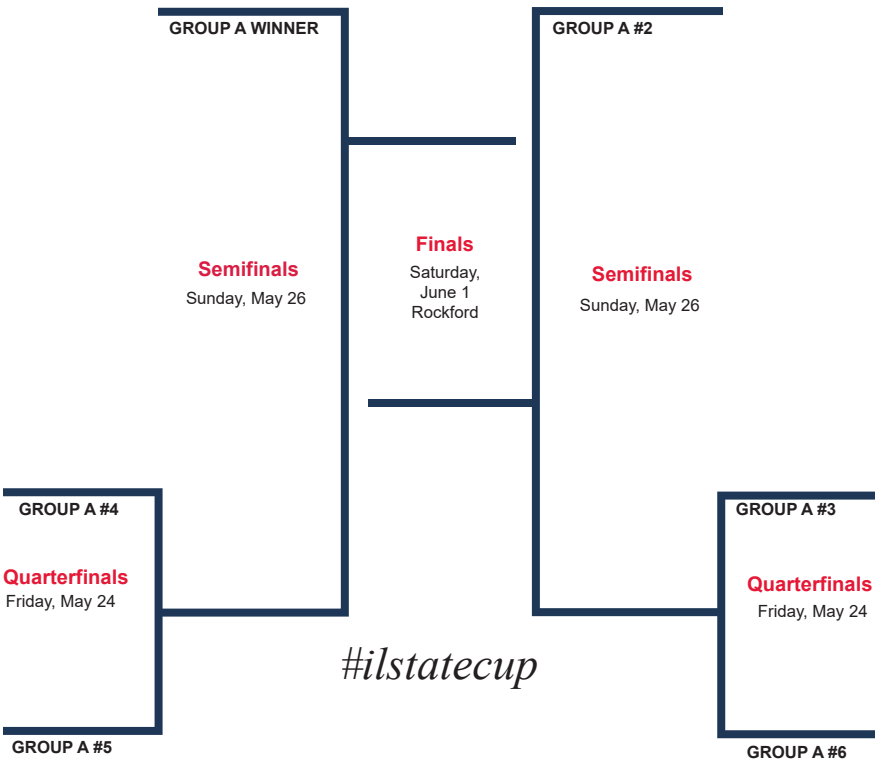

2011 (13U) GIRLS SPRING 2024 BRACKETS

Illinois State Cup

Group A

- Galaxy SC NL
- Chicago Empire FC Gold
- Rockford Raptors E64
- Libertyville FC 1974 Elite
- FC United Red
- North Shore FC Elite

STATE CUP GROUP PLAY
See GotSport schedule for times and location

HOME TEAM HOST: Must Play By May 13
TEAM LISTED FIRST IS HOME TEAM

- Galaxy SC vs North Shore
- Chicago Empire vs FC United Red
- Rockford Raptors vs GLSA

Friday, May 17: Sportscore 2, Rockford

- GLSA vs Galaxy SC
- FC United vs Rockford Raptors
- North Shore FC vs Chicago Empire

Sunday, May 19: Sportscore 2, Rockford

- Galaxy SC vs FC United
- Chicago Empire FC vs GLSA
- Rockford Raptors vs North Shore FC

SCHEDULE BY / PLAY BY DATES

- **NO LATER THAN MARCH 15:** All agreed upon game changes for Rockford for April 20-21 PLAY-IN matches must be sent to iysascheduling@gmail.com
- **NO LATER THAN APRIL 26:** All Home Team Host GROUP PLAY Schedules & Agreed upon game changes to play prior to date assigned at a location other than Rockford for May 18-19 for GROUP PLAY matches must be sent to iysascheduling@gmail.com
- **NO LATER THAN MAY 13:** All Home Team Host GROUP PLAY Games MUST BE PLAYED BY

Illinois Presidents Cup

Group A

- Elmhurst City SA Elite
- Chicago Fire Premier
- Ajax FC Red
- Galaxy SC 2012

Group B

- Evolution SC Mercurial
- FCX Black
- Chicago Rush Select
- FC Lakeshore Premier

PRESIDENTS CUP GROUP PLAY
See GotSport schedule for times and location

HOME TEAM HOST: Must Play By May 13
TEAM LISTED FIRST IS HOME TEAM

- Elmhurst City vs Ajax FC
- Chicago Fire vs Galaxy 2012

- Galaxy 2012 vs Elmhurst City
- Ajax vs Chicago Fire

Saturday, May 18: Sportscore 2, Rockford

- Elmhurst City vs Chicago Fire
- Ajax vs Galaxy SC 2012