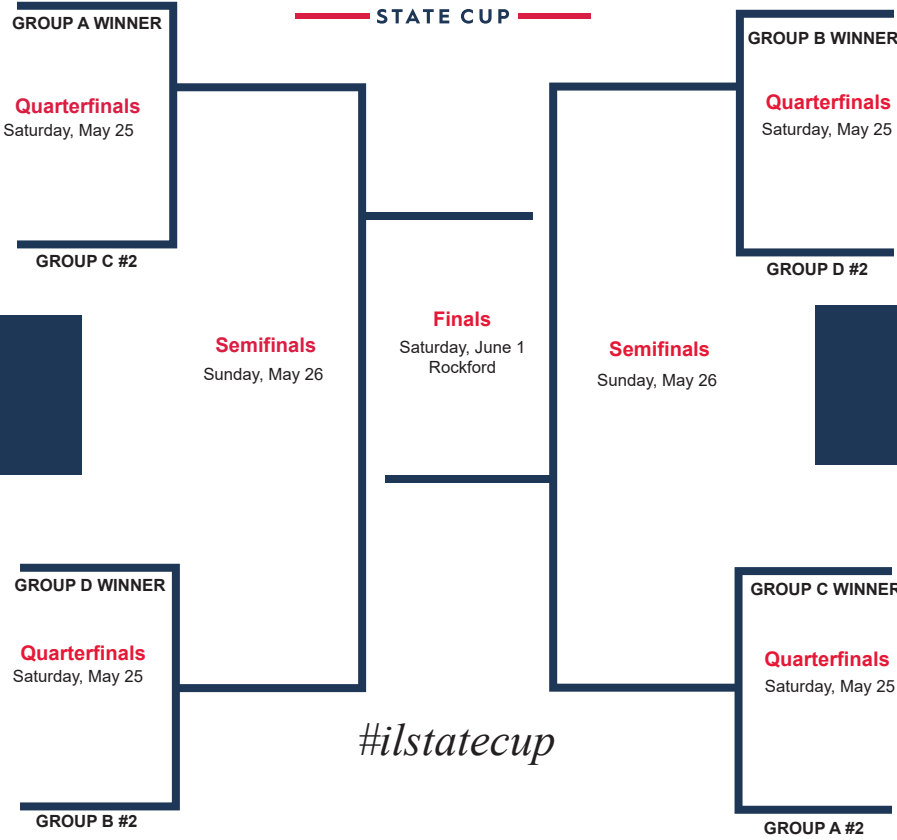

STATE CUP GROUP PLAY
See GotSport schedule for times and location

HOME TEAM HOST: Must Play By May 13
TEAM LISTED FIRST IS HOME TEAM

- Galaxy SC vs Chicago Empire

Saturday, May 18: Sportscore 2, Rockford
Chicago Empire vs Gateway Rush

Sunday, May 19: Sportscore 2, Rockford
Gateway Rush vs Galaxy SC

STATE CUP GROUP PLAY
See GotSport schedule for times and location

HOME TEAM HOST: Must Play By May 13
TEAM LISTED FIRST IS HOME TEAM

- Evolution SC vs CL Force Elite

Saturday, May 18: Sportscore 2, Rockford
CL Force vs Stars FC

Sunday, May 19: Sportscore 2, Rockford
Stars FC vs Evolution SC

Group D

FC United 2010 Red
Libertyville FC 1974 Elite
Bloomington FC Lightning
JaHbat FC

Group C

Ajax FC
Metro Alliance FC
Rockford Raptors FC

STATE CUP GROUP PLAY
See GotSport schedule for times and location

HOME TEAM HOST: Must Play By May 13
TEAM LISTED FIRST IS HOME TEAM

- FC United vs Bloomington FC
- GLSA 1974 Elite vs JaHbat FC

Saturday, May 18: Sportscore 2, Rockford
JaHbat FC vs FC United
GLSA FC 1974 Elite vs Bloomington FC

Sunday, May 19: Sportscore 2, Rockford
FC United vs GLSA FC 1974
Bloomington FC vs JaHbat FC

STATE CUP GROUP PLAY
See GotSport schedule for times and location

HOME TEAM HOST: Must Play By May 13
TEAM LISTED FIRST IS HOME TEAM

- Ajax FC vs Rockford Raptors

Saturday, May 18: Sportscore 2, Rockford
Rockford Raptors vs Metro Alliance

Sunday, May 19: Sportscore 2, Rockford
Metro Alliance vs Ajax FC