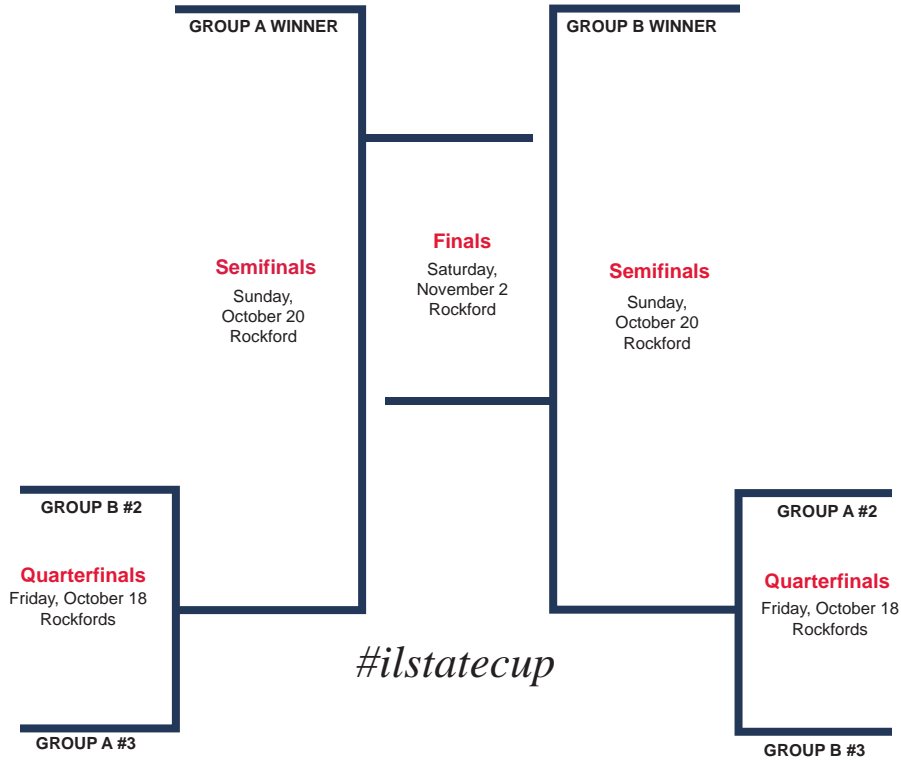

Group A

- FC United Red
- FC-1 Academy Elite
- Galaxy SC
- Team Chicago Performance

Group B

- Evolution SC
- Chicago Empire FC
- Libertyville FC 1974 Elite
- Wheaton United Academy

STATE CUP GROUP PLAY
See GotSport schedule for times and location

HOME TEAM HOST: Must Play By October 7
TEAM LISTED FIRST IS HOME TEAM

- FC United Red vs Galaxy SC
- vs Team Chicago

Saturday, October 12: Sportscore 2, Rockford

- Team Chicago vs FC United Red
- FC-1 Elite vs Galaxy SC

Sunday, October 13: Sportscore 2, Rockford

- FC United vs FC-1 Elite
- Galaxy SC vs Team Chicago

STATE CUP GROUP PLAY
See GotSport schedule for times and location

HOME TEAM HOST: Must Play By October 7
TEAM LISTED FIRST IS HOME TEAM

- Evolution SC vs GLSA Elite
- Chicago Empire vs Wheaton United

Saturday, October 12: Sportscore 2, Rockford

- Wheaton United vs Evolution SC
- Chicago Empire vs GLSA Elite

Sunday, October 13: Sportscore 2, Rockford

- Evolution SC vs Chicago Empire
- GLSA Elite vs Wheaton United

#ilstatecup

SCHEDULE BY / PLAY BY DATES

- **NO LATER THAN AUGUST 8:** All agreed upon game changes for August 17-18 PLAY-IN matches in Rockford must be submitted.
- **NO LATER THAN SEPTEMBER 6:** All Home Team Host GROUP PLAY Schedules & Agreed upon game changes to play prior to date assigned at a location other than Rockford for October 12-13 for GROUP PLAY matches must be submitted.
- **NO LATER THAN OCTOBER 7:** All Home Team Host GROUP PLAY Games MUST BE PLAYED BY