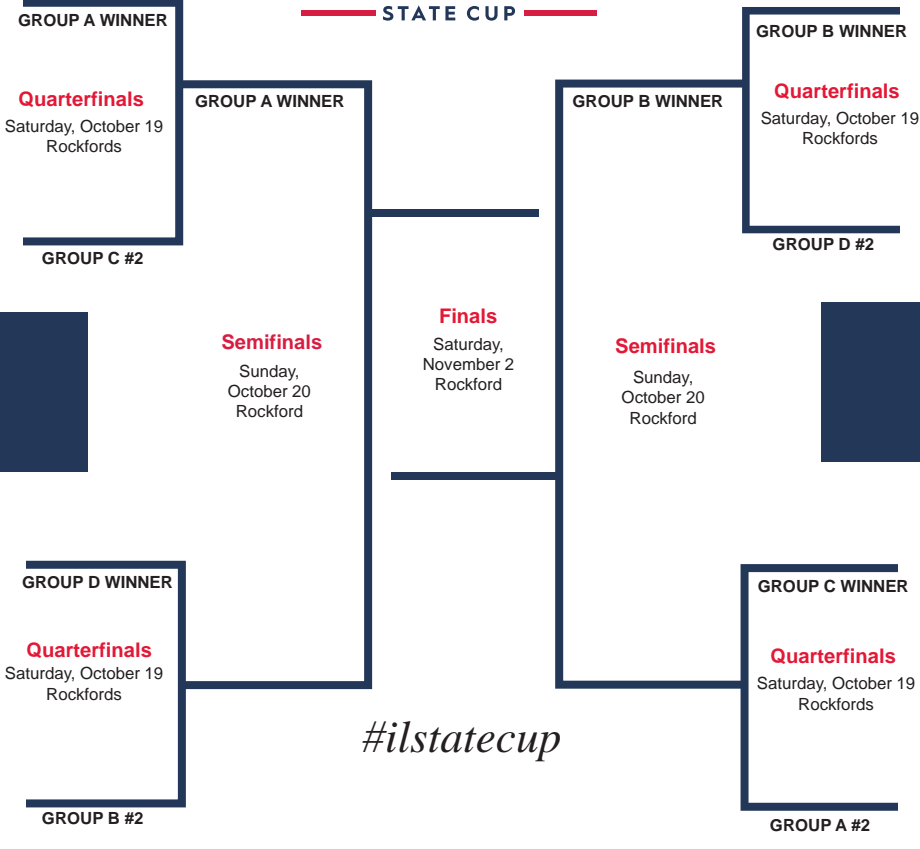

STATE CUP GROUP PLAY
See GotSport schedule for times and location

HOME TEAM HOST:
Must Play By October 7
TEAM LISTED FIRST IS HOME TEAM
• Wheaton United vs Chicago Empire FC

Saturday, October 12:
Sportscore 2, Rockford
• Chicago Empire vs Chicago Inter

Sunday, October 13:
Sportscore 2, Rockford
• Chicago Inter vs Wheaton United

STATE CUP GROUP PLAY
See GotSport schedule for times and location

HOME TEAM HOST:
Must Play By October 7
TEAM LISTED FIRST IS HOME TEAM
• FC United 2007 vs FC Stars

Saturday, October 12:
Sportscore 2, Rockford
• FC Stars vs FC Lakeshore

Sunday, October 13:
Sportscore 2, Rockford
• FC Lakeshore vs FC United 2007

Group D

FC United 2006 Red
Evolution SC Mercurial
Elite SC
JaHbat Premier

Group C

GLSA FC 1974 Elite
Galaxy SC
Independence FC

STATE CUP GROUP PLAY
See GotSport schedule for times and location

HOME TEAM HOST:
Must Play By October 7
TEAM LISTED FIRST IS HOME TEAM
• FC United 2006 vs Elite SC
• Evolution vs JaHbat

Saturday, October 12:
Sportscore 2, Rockford
• JaHbat vs FC United 2006
• Evolution SC vs Elite SC

Sunday, October 13:
Sportscore 2, Rockford
• FC United 2006 vs Evolution
• Elite SC vs JaHbat

STATE CUP GROUP PLAY
See GotSport schedule for times and location

HOME TEAM HOST:
Must Play By October 7
TEAM LISTED FIRST IS HOME TEAM
• GLSA vs Galaxy SC

Saturday, October 12:
Sportscore 2, Rockford
• Galaxy SC Vs Independence FC

Sunday, October 13:
Sportscore 2, Rockford
• Independence FC vs GLSA