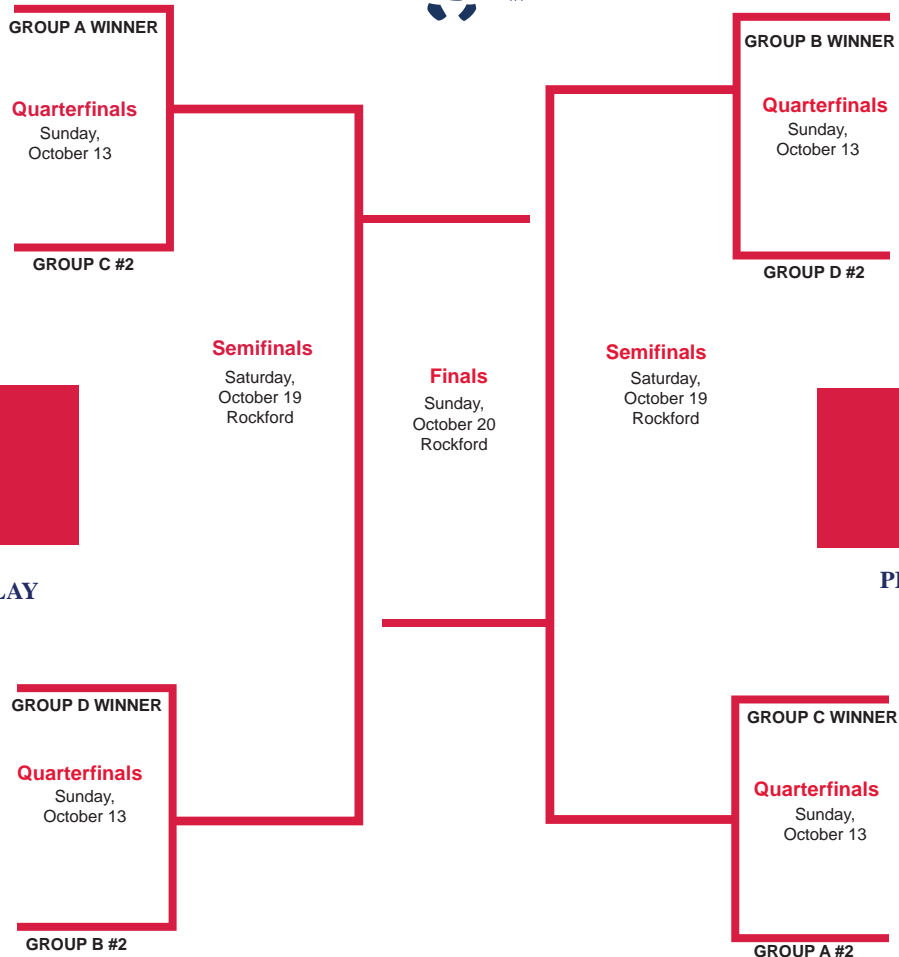

Chicago Fire Premier
3-0
Chicago Empire Blue
8-2
Chicago Rush Oswego
FC-1 Academy Elite

Team Chicago
0-3
Elmhurst City Blue
Pegasus FC 1974 Red
0-2
Palatine Celtic

Group D

Windy City Pride
Northwind SC Premier
Evolution SC
Elite SC

Group C

Lyons Township SC Showcase
Metro Alliance FC
FC United White
Wheaton United

PRESIDENTS CUP GROUP PLAY

HOME TEAM HOST: Must Play By October 7
TEAM LISTED FIRST IS HOME TEAM

Sunday, October 13:
Sportscore 2, Rockford
• Elite SC vs Windy City Pride
• Evolution vs Northwind

PRESIDENTS CUP GROUP PLAY

HOME TEAM HOST: Must Play By October 7
TEAM LISTED FIRST IS HOME TEAM

Sunday, October 13:
Sportscore 2, Rockford
• Whaeaton United vs LTSC
• FC United vs Metro Alliance

Elite SC
2-1
Midwest FC Elite

FC United White
1-0
Chicago City SC
Wheaton United
1-0
CSA Red Stars