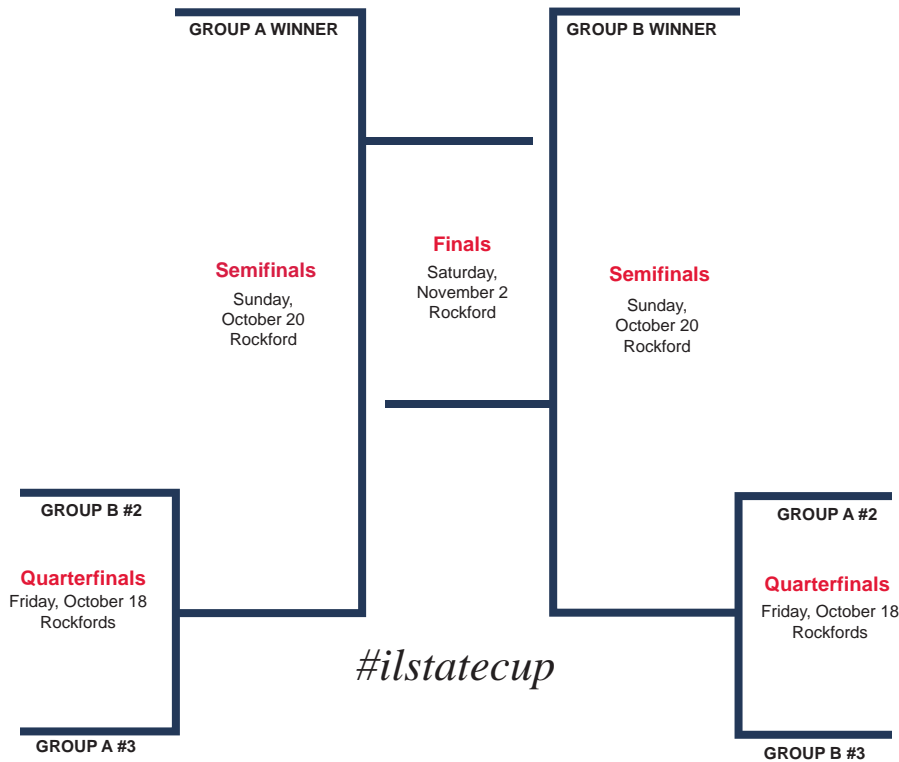

SCHEDULE BY / PLAY BY DATES

- **NO LATER THAN AUGUST 8:** All agreed upon game changes for August 17-18 PLAY-IN matches in Rockford must be submitted.
- **NO LATER THAN SEPTEMBER 6:** All Home Team Host GROUP PLAY Schedules & Agreed upon game changes to play prior to date assigned at a location other than Rockford for October 12-13 for GROUP PLAY matches must be submitted.
- **NO LATER THAN OCTOBER 7:** All Home Team Host GROUP PLAY Games MUST BE PLAYED BY